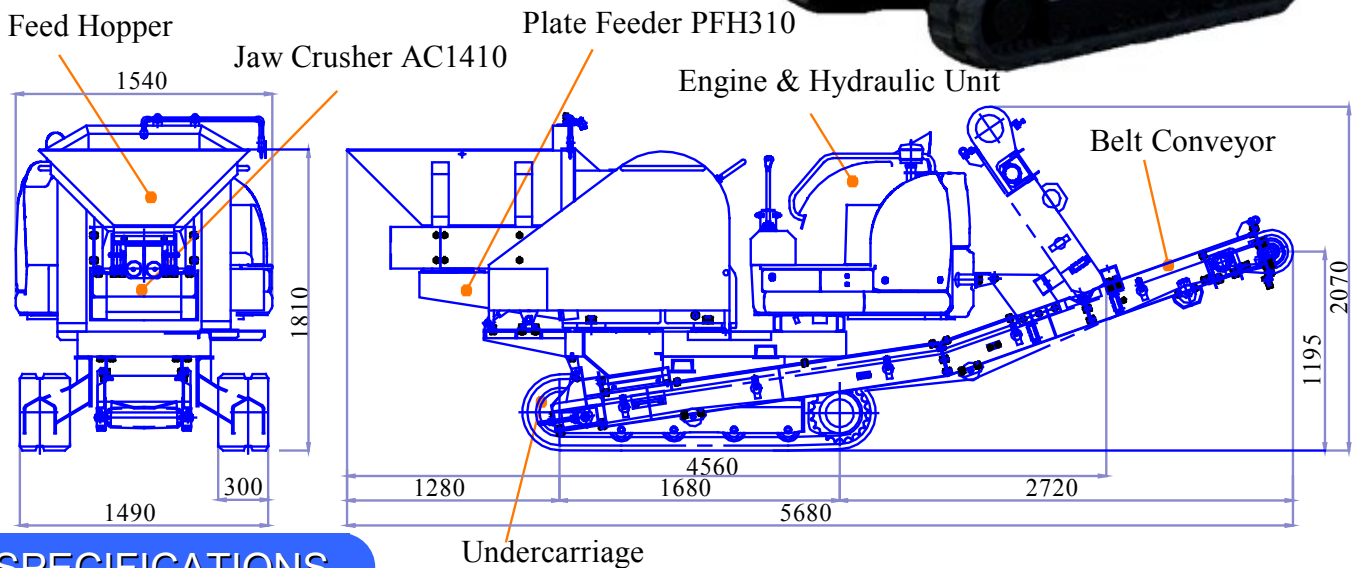

## RUBBER-CRAWLER MOUNTED MINI CRUSHER

The MC140P is based on our technology used in our NC Automobal series. The MC140P is equipped with reciprocating plate feeder and AC jaw crusher on the undercarriage. Best suited mini jaw crusher for small-scale demolition sites.

### POWERFUL MINI JAW CRUSHER

- Plate feeder maximizes feeding efficiency and production
- Low feeding height for easy feeding
- Adjustable feeder speed for specific feed material characteristics
- Magnetic separator and secondary conveyor are optional

### DIMENSIONS